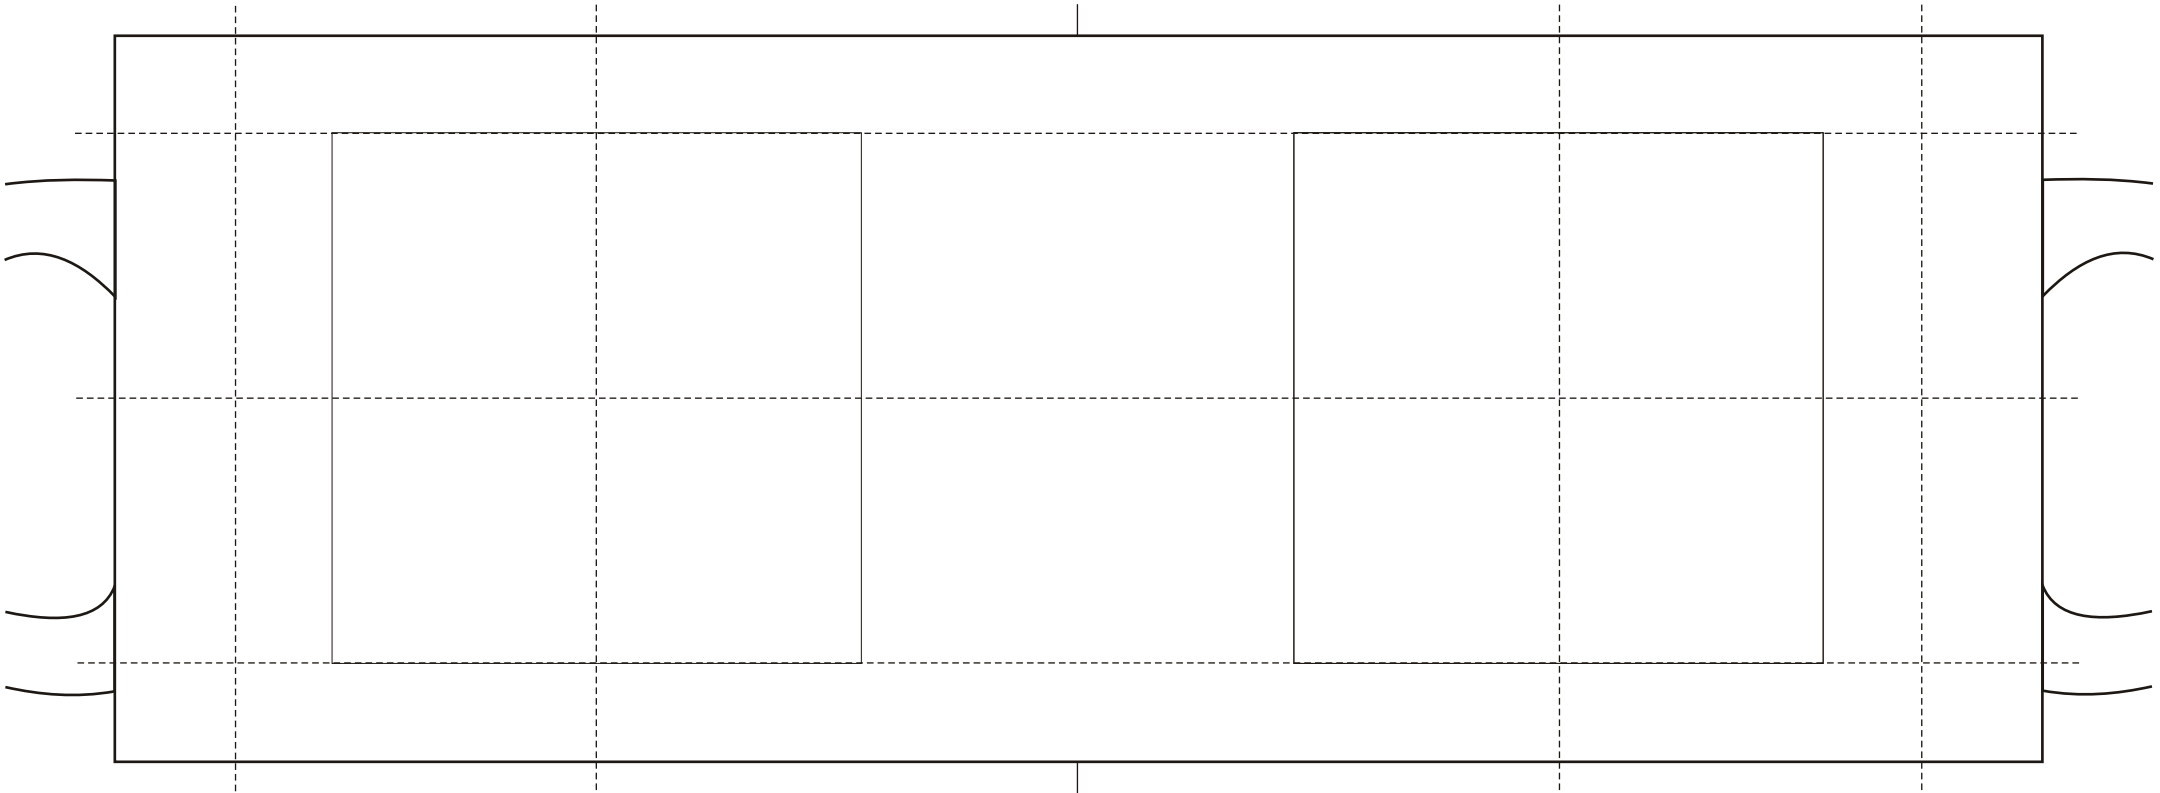

ARTWORK FOR APPROVAL

OPTICAL CENTRE

OPTICAL CENTRE

PS2501 Sublimated Can Mug

Item Size: 9.5 cm(H) X 8 cm(D)

Print Size: 190*70mm

Order No:

Qty: