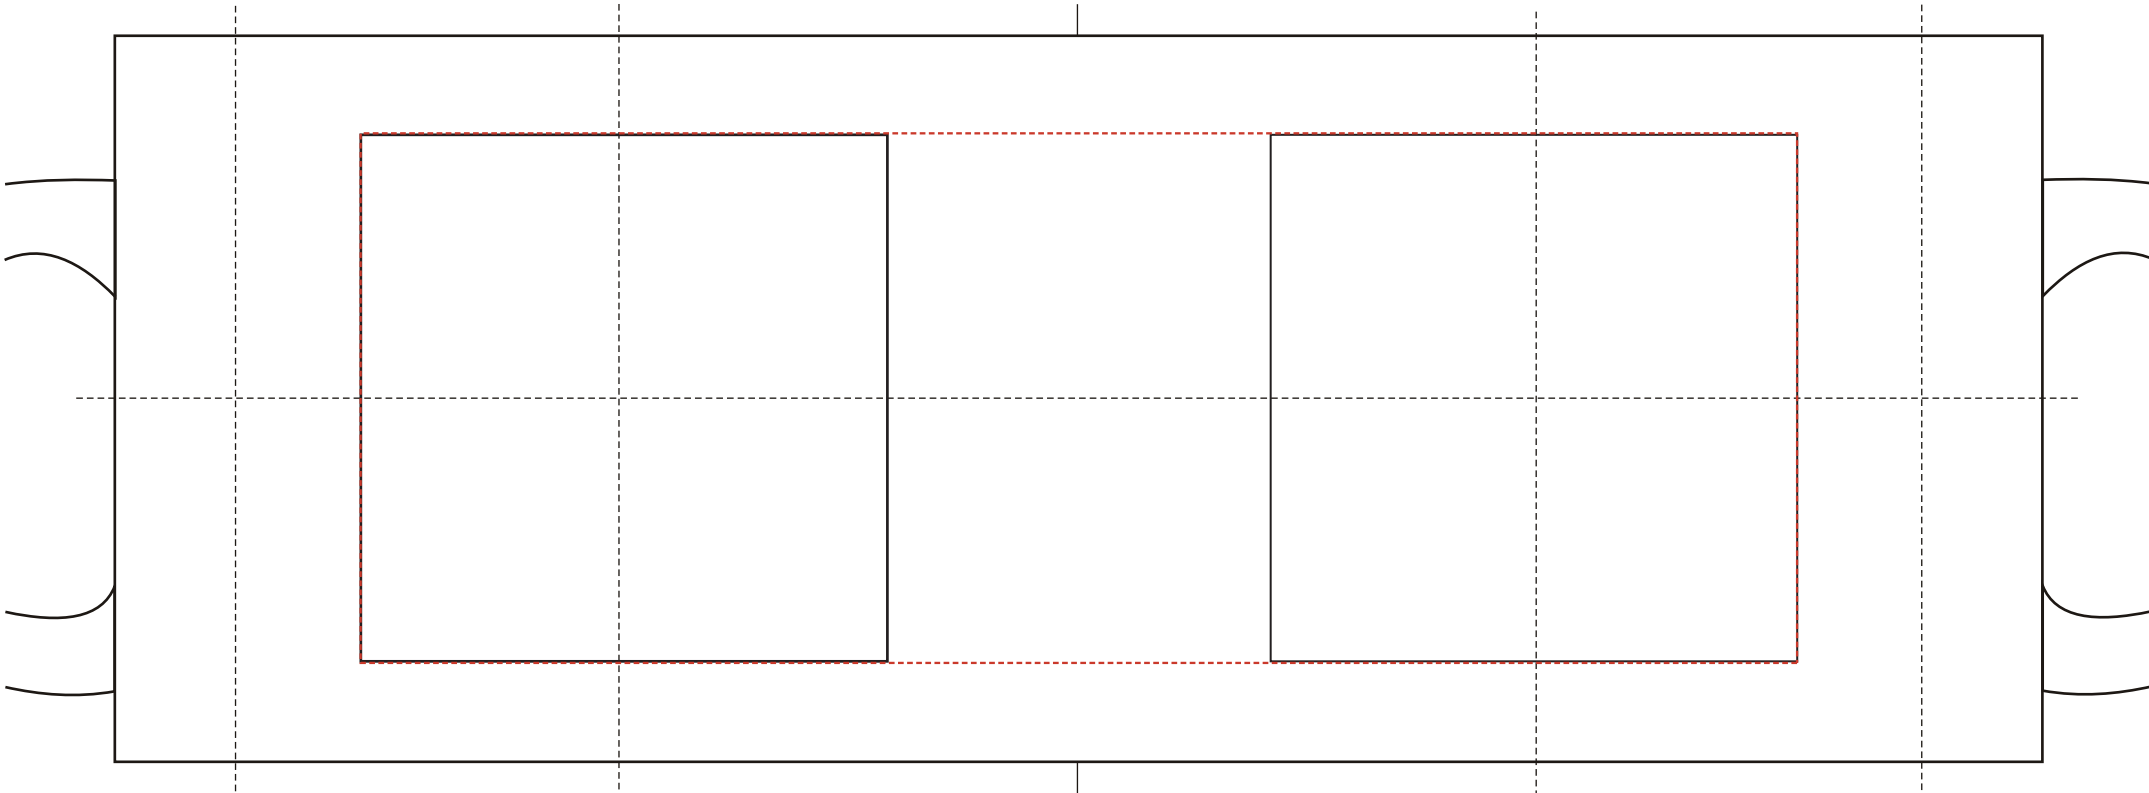

# ARTWORK FOR APPROVAL

OPTICAL CENTRE

OPTICAL CENTRE

PS2501 Sublimated Can Mug

Item Size: 9.5 cm(H) X 8 cm(D)

Print Size: 190\*70mm

---

Order No: