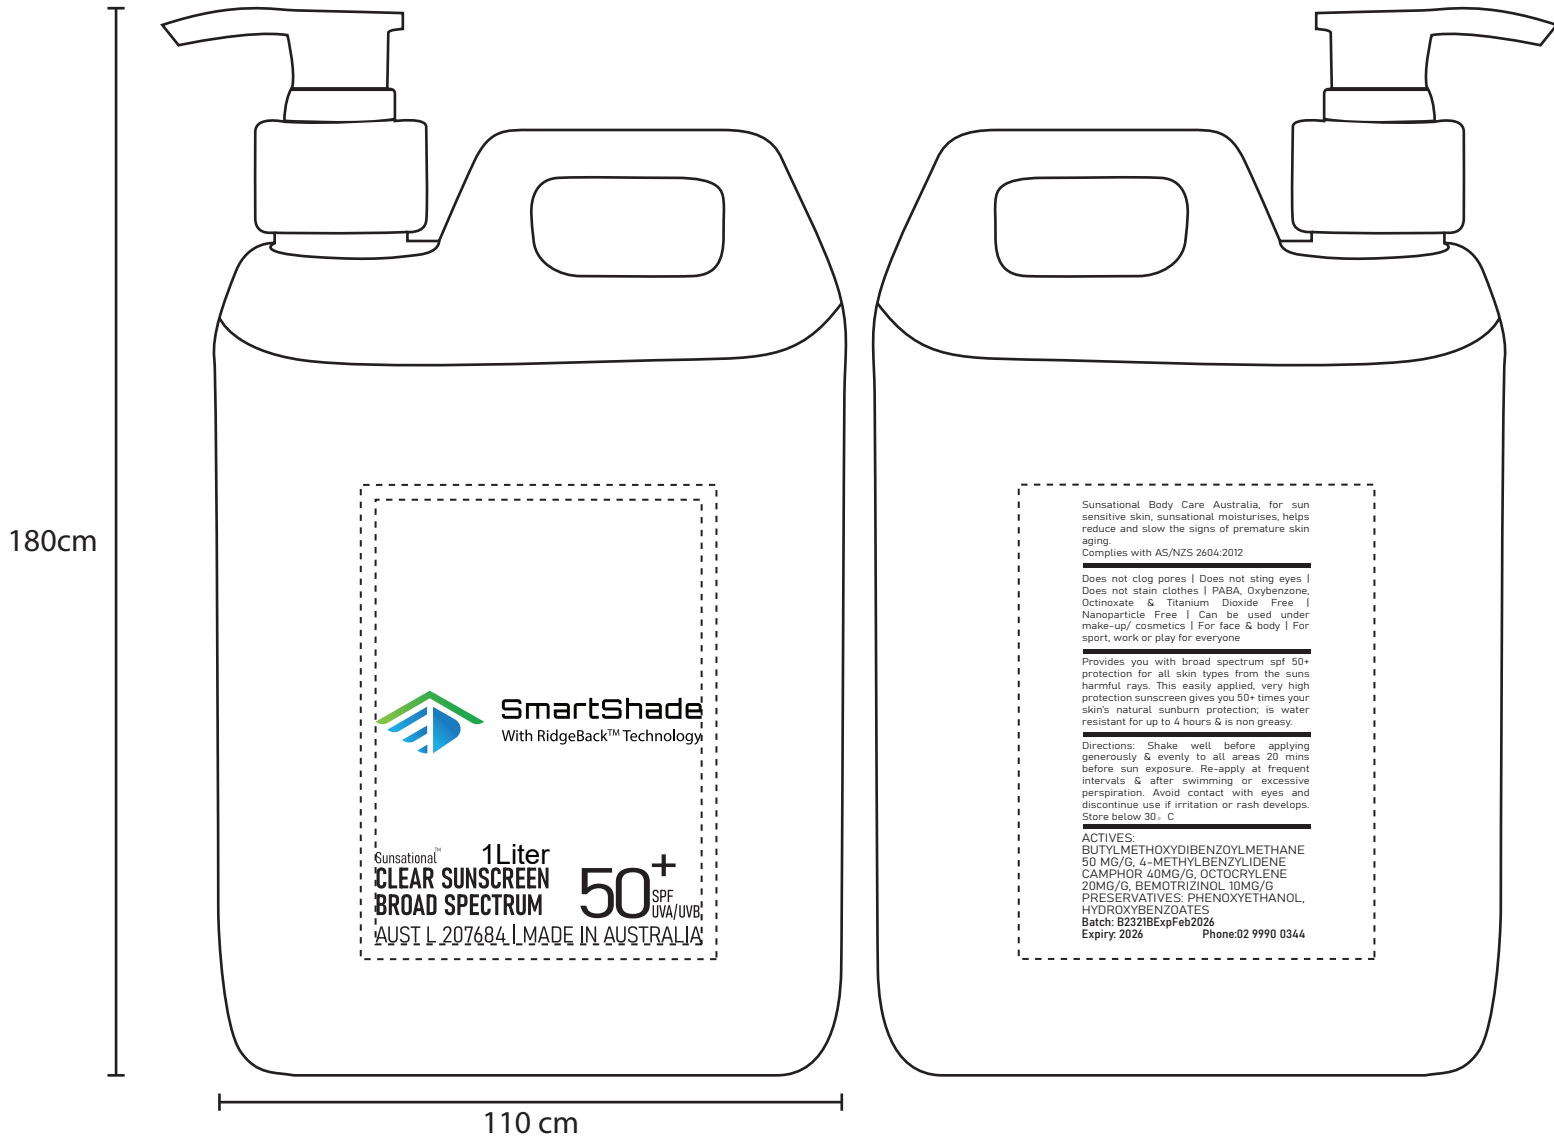

ARTWORK FOR APPROVAL

Product: 1L SPF50 SUNSCREEN LOTION  
PSSUN08

Item Size: 110cm x 180cm

Print Size: 60cm x 80cm

Order No: Sunscreen 1 litre pump pack

Qty: 100

Item Color: White

Print PMS Color(s): Full Color - 1 Position

Actual Print Size: 55cm x 10.59cm

Artwork Approval:

Approved  Alterations as marked

Name:

Signed:

Company:

Date:

**Term and conditions:**

We will be free of liability should your order be delayed due to circumstances beyond our control. Such as Port/Vessel delays due to Weather, or labour action. As PMS colours are usually mixed by hand, from time to time there could be a colour difference from the requested pms to the final product. This is due to ink colour, substrate being printed and decoration type, this is unavoidable on the final product and customer should expect that some variance may show up dependent on the factors above. We considers this as acceptable. Please note that differences in printing could be up to 2 shades in PMS. All artwork have to be approved in 36 hours when receiveing. Production will not commence without sample option selected.