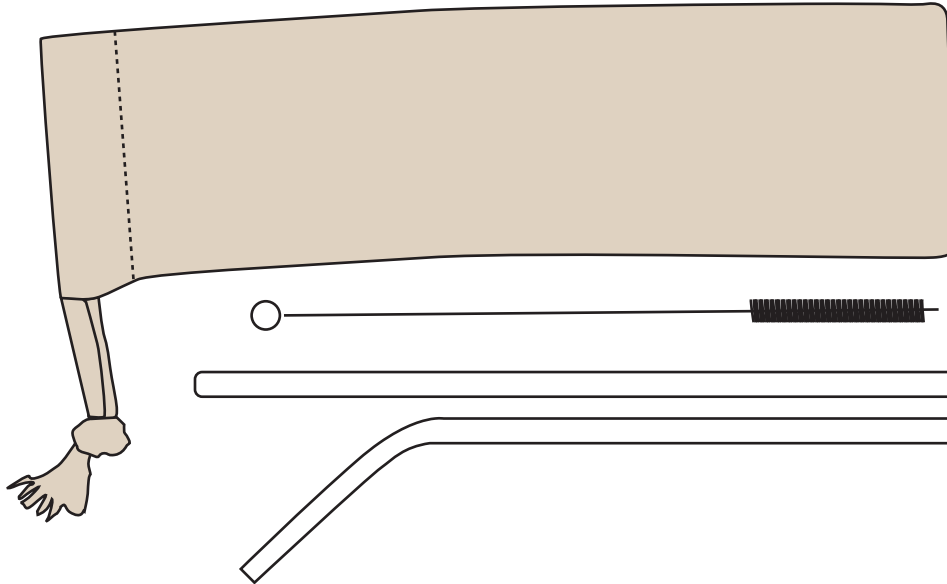

ARTWORK FOR APPROVAL

Product: Reusable Steel Straw Set - Natural
PS9122

Item Size: Pouch: 260 x 75mm (LxW) Straws: 6mmD x 215mm Print Size:

Order No:

Qty:

Item Color: Glass,Bamboo

Print PMS Color(s):

Actual Print Size: