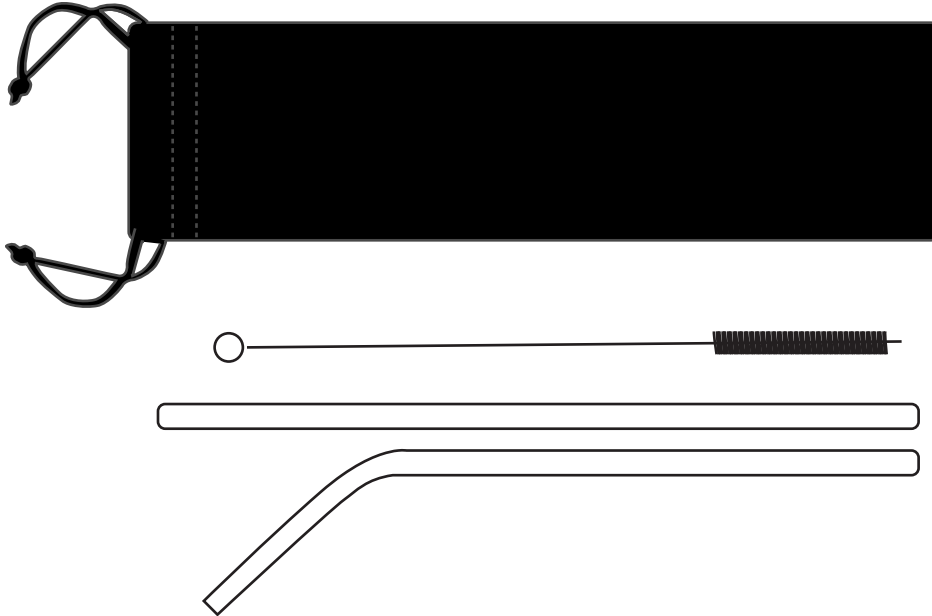

ARTWORK FOR APPROVAL

Product: Reusable Steel Straw Set - Black
PS9121

Item Size: Pouch: 250 x 65mm (LxH) Straws: 6mmD x 215mmL Print Size:

Order No:

Qty:

Item Color: Black

Print PMS Color(s):

Actual Print Size:

Artwork Approval:

Approved Alterations as marked

Name:

Signed:

Company:

Date:

Term and conditions:

We will be free of liability should your order be delayed due to circumstances beyond our control. Such as Port/Vessel delays due to Weather, or labour action. As PMS colours are usually mixed by hand, from time to time there could be a colour difference from the requested pms to the final product. This is due to ink colour, substrate being printed and decoration type, this is unavoidable on the final product and customer should expect that some variance may show up dependent on the factors above. We considers this as acceptable. Please note that differences in printing could be up to 2 shades in PMS. All artwork have to be approved in 36 hours when receiveing. Production will not commence without sample option selected.