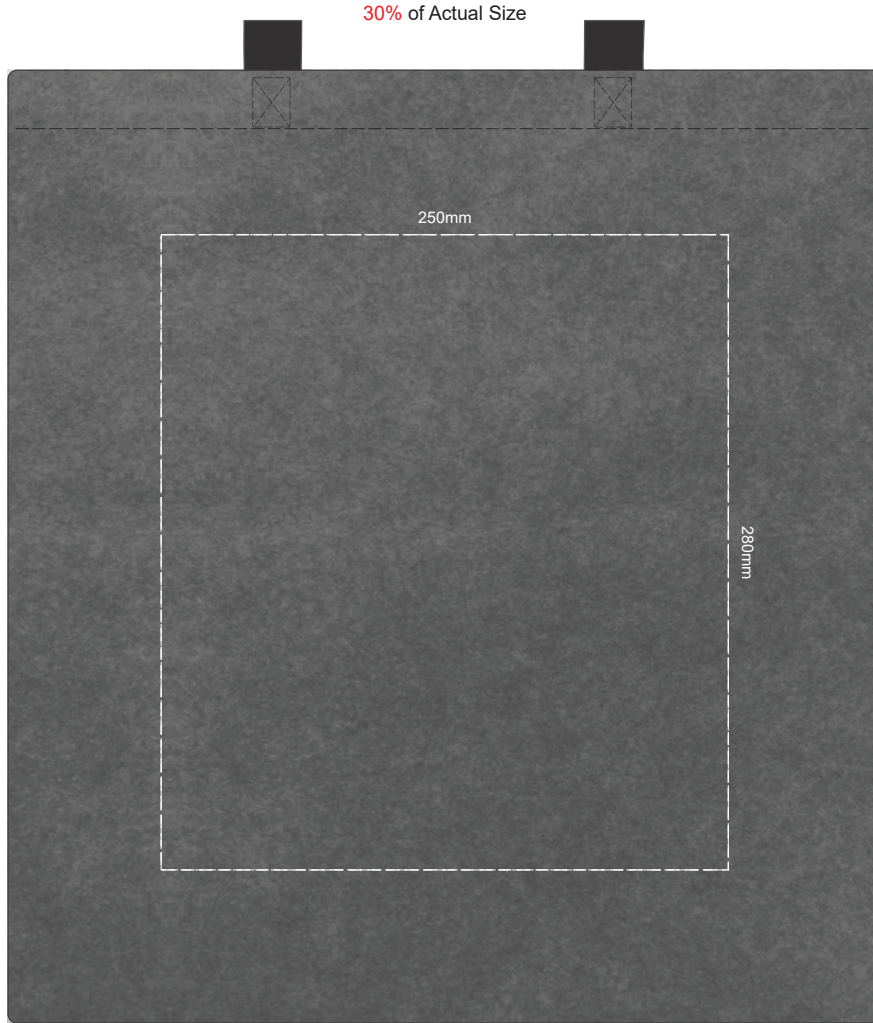

ARTWORK FOR APPROVAL

Product: Rpet Felt Tote Bag PS4701

Item Size: 36 x 40 cm (Handle - 60cm)

Print Size: Screen: 29 x 32 cm
Digital Transfer: 21 x 30 cm

Order No: 000000

Qty: 00

Item Color: Grey

Print PMS Color(s): PMS

Actual Print Size: 00cm x 00cm

Artwork Date: DD/MM/YYYY

Artwork Approval:

Approved Alterations as marked

Name:

Signed:

Company:

Date: