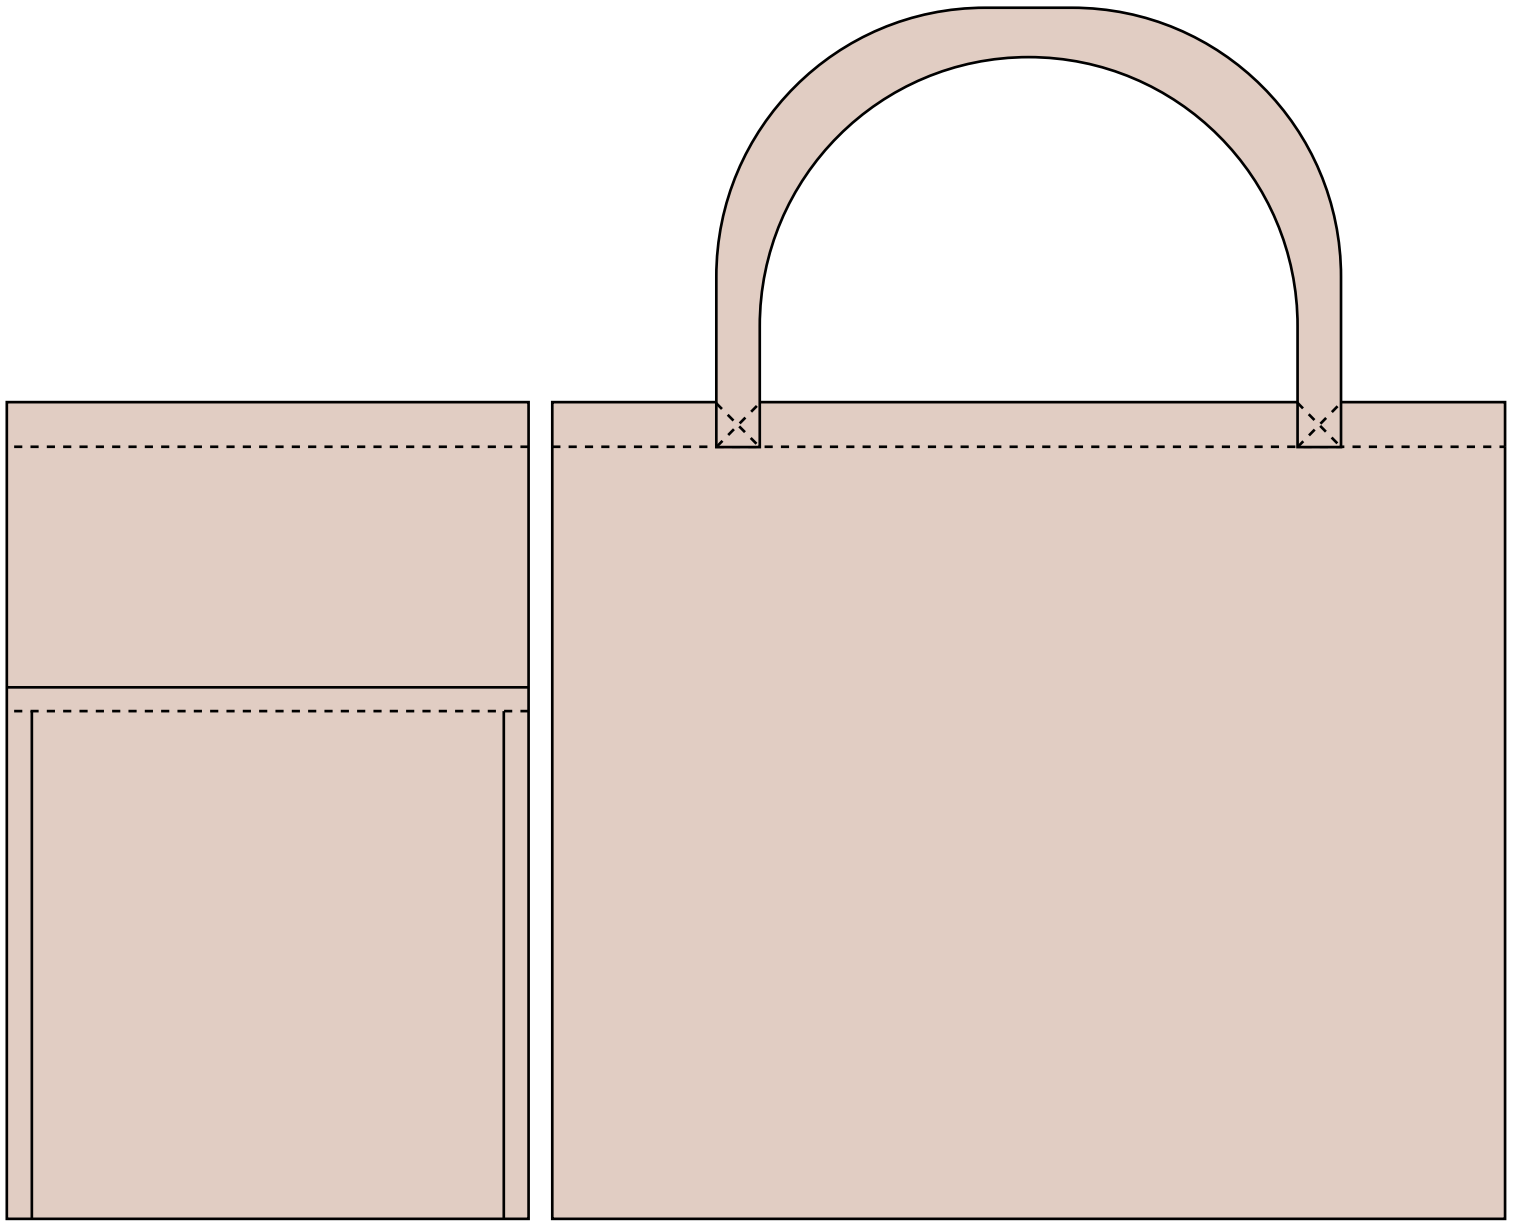

ARTWORK FOR APPROVAL

30% SCALED

**Product: Bondi Canvas Tote Bag - Natural
PS4209**

Item Size: 42 x 23 x 36

Print Size:

Order No:

Qty:

Item Color: Natural