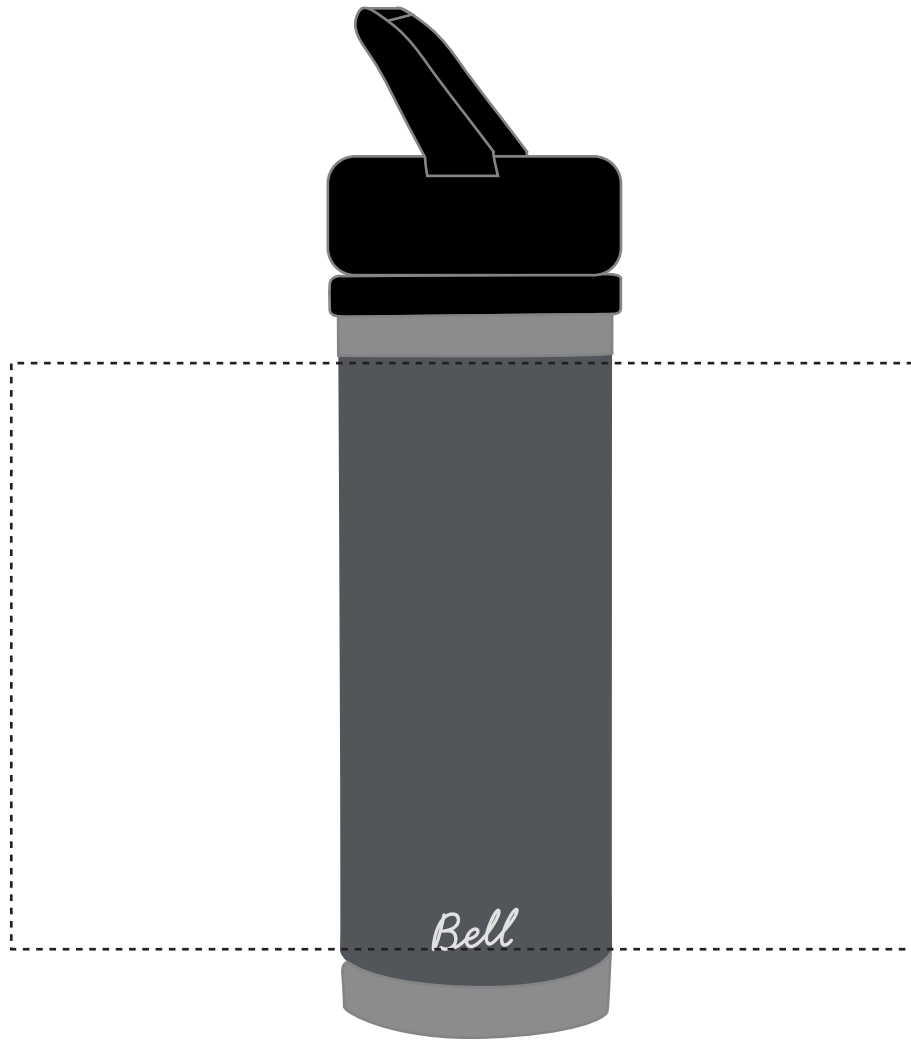

ARTWORK FOR APPROVAL

50% SCALED

Product: 532ml Bell Bottle with Sipper Handle BB5004

Item Size: 25.8 x 7.5 x 7.5 cm

Print Size: 15.5cmH x 24cmW

Order No:

Qty:

Item Color: