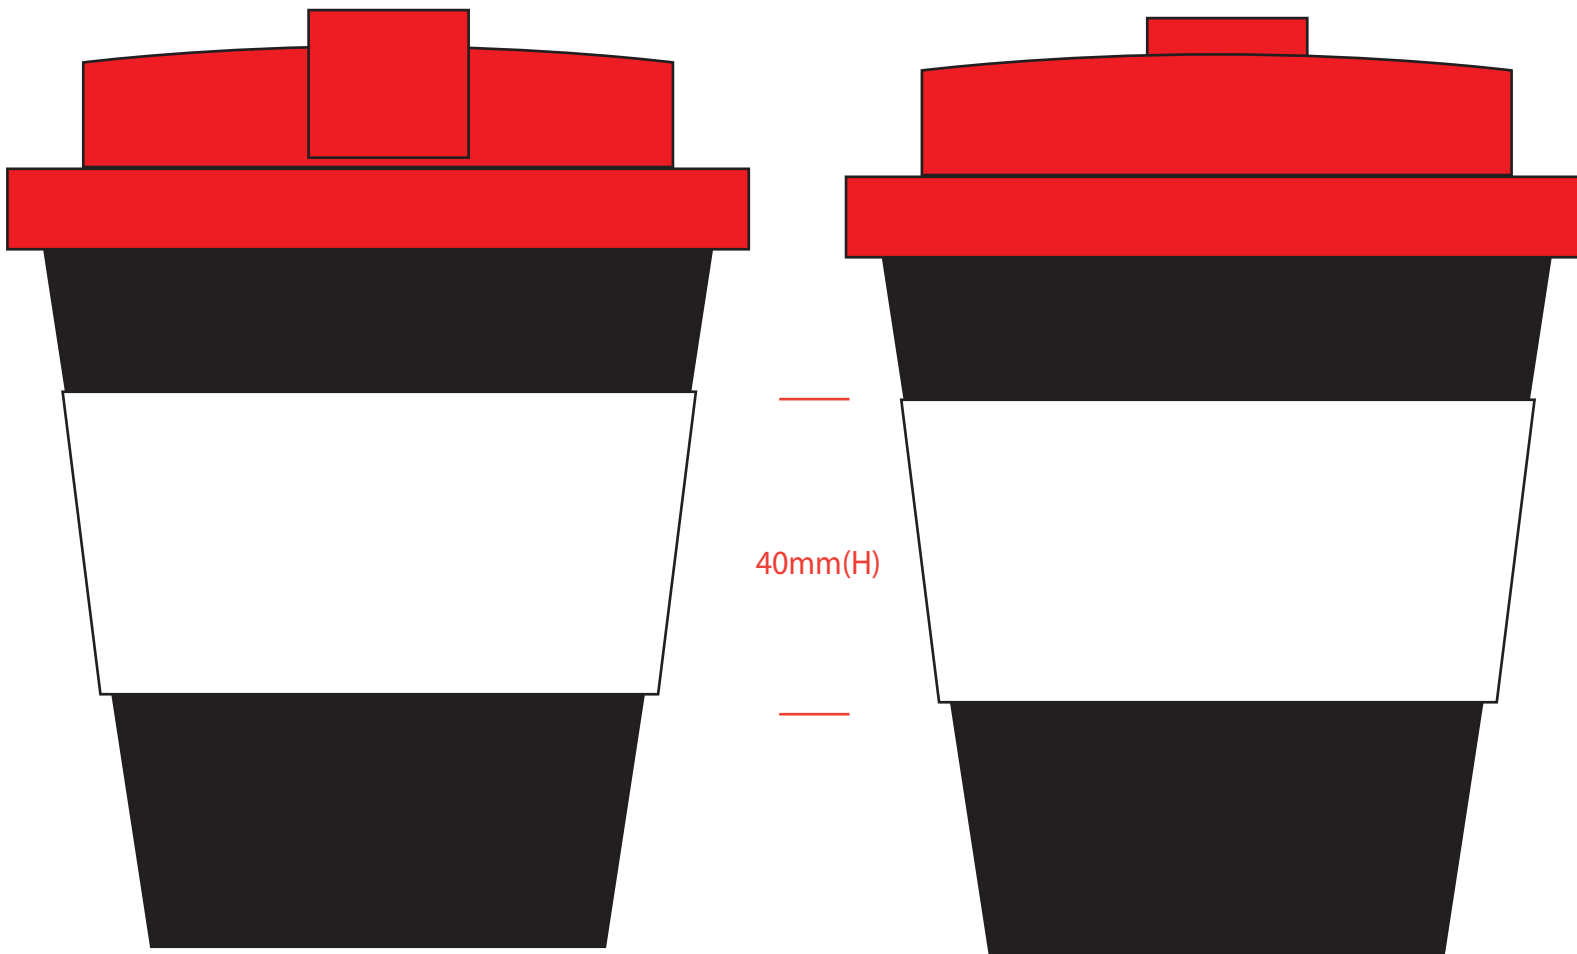

ARTWORK FOR APPROVAL

40mm(H)

artwork not to scale

Band Size: 245mm(L) X 40mm(H)

artwork@100%

Product: PS2210 Premium Koffee Kups - 355ml

Item Size: 10cm*9cm

Print Size: 245mm*30mm

Order No:

Qty:

Item Color:

Print PMS Color(s):

Actual Print Size:

Artwork Approval:

Approved Alterations as marked

Name: