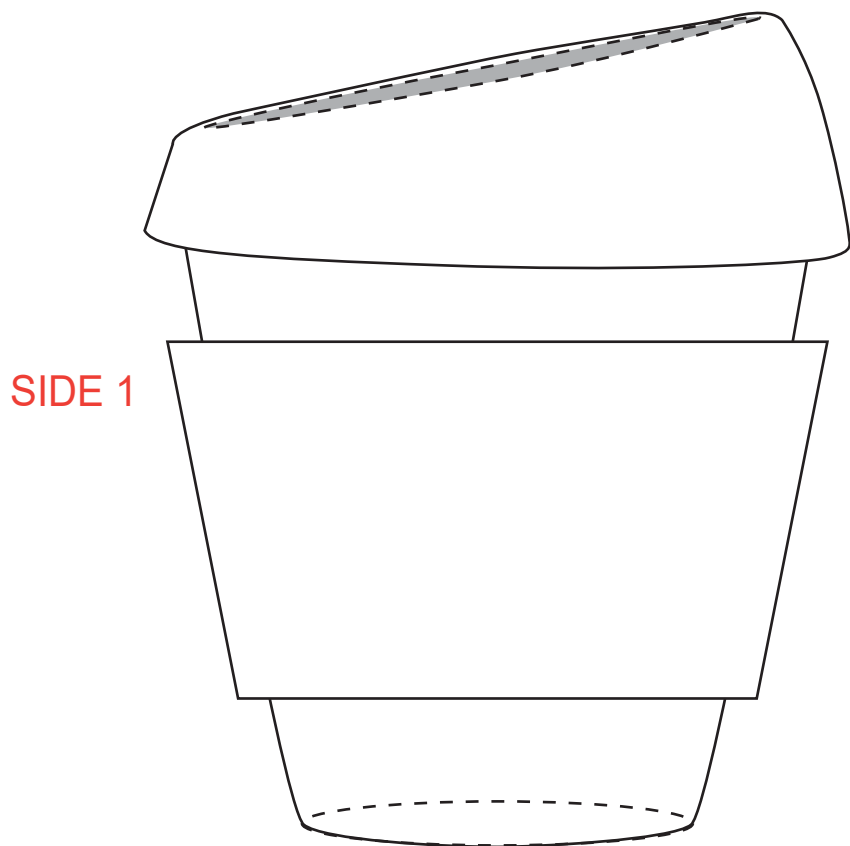

ARTWORK FOR APPROVAL

Product: PS2226 - Glass Roma 235ml Coffee Cup

Item Size: 235ml

Print Size: 70mmW*30mm

Order No:

Qty:

Item Color:

Print PMS Color(s):