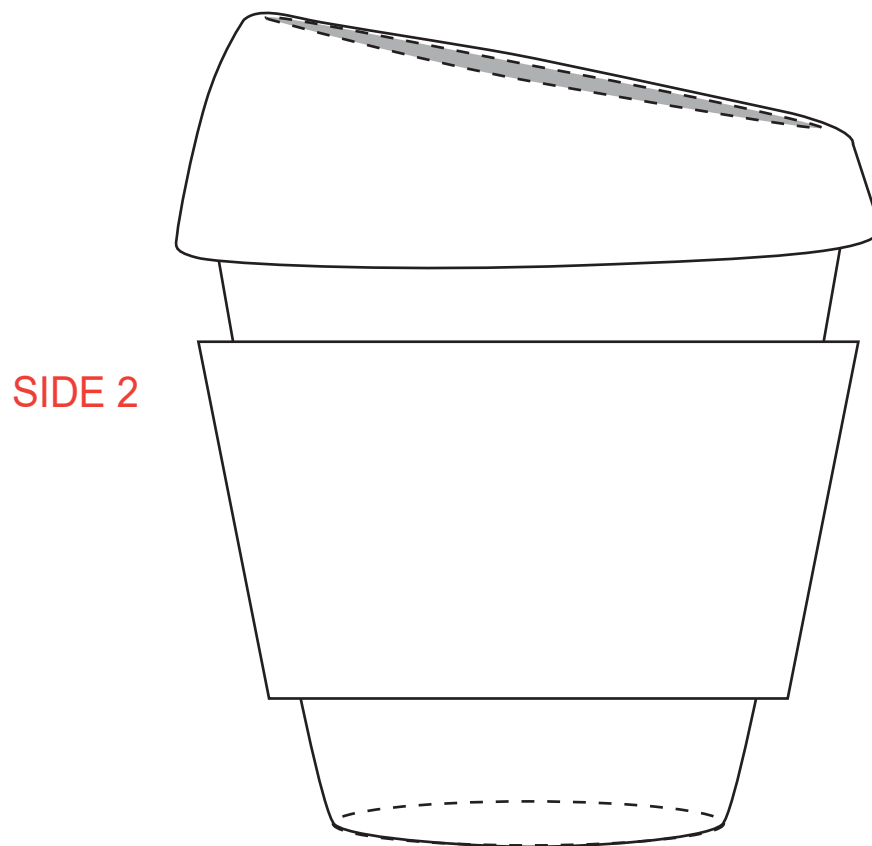

ARTWORK FOR APPROVAL

Product: PS2226 - Glass Roma 235ml Coffee Cup

Item Size: 235ml

Print Size: 70mmW*30mm

Order No:

Qty:

Item Color:

Print PMS Color(s):